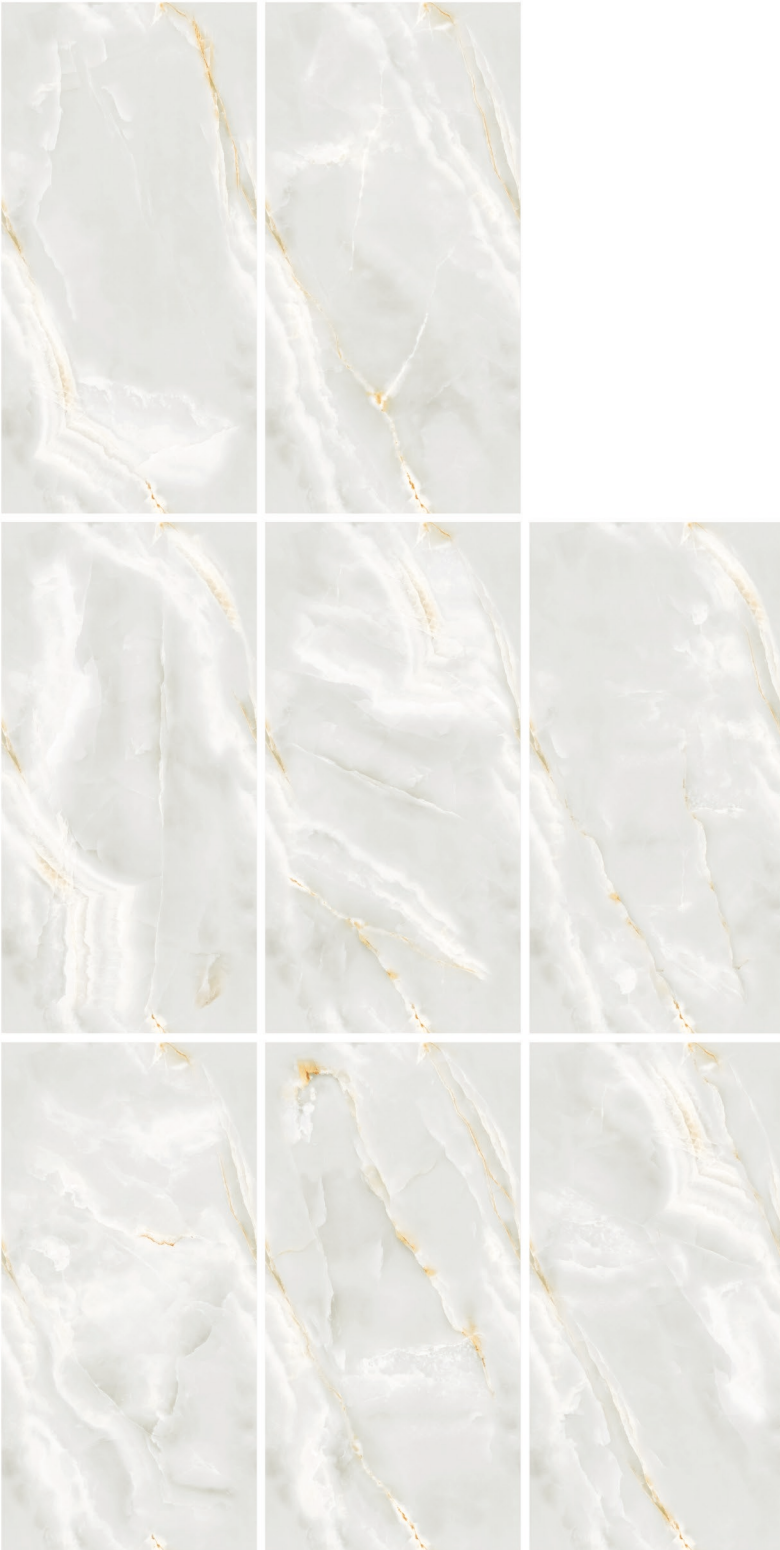

WONDER AQUA

SIZE
600X1200MM

FINISH
GLOSSY

RANDOM
8

WONDER SKY

SIZE
600X1200MM

FINISH
GLOSSY

RANDOM
8