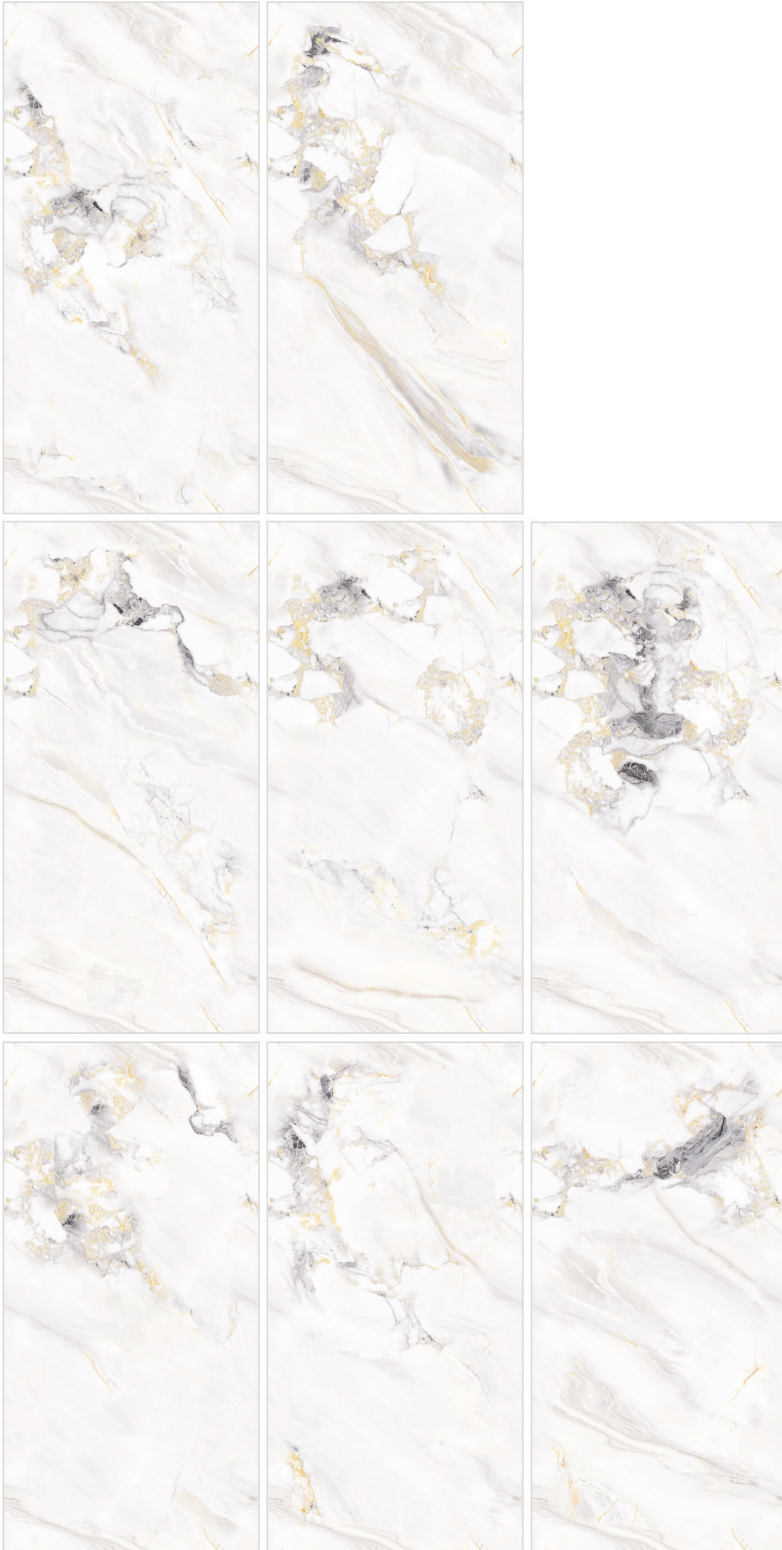

SPARROW AQUA

SIZE
600X1200MM

FINISH
GLOSSY

RANDOM
8

TAWOOS IVORY

SIZE
600X1200MM

FINISH
GLOSSY

RANDOM
8