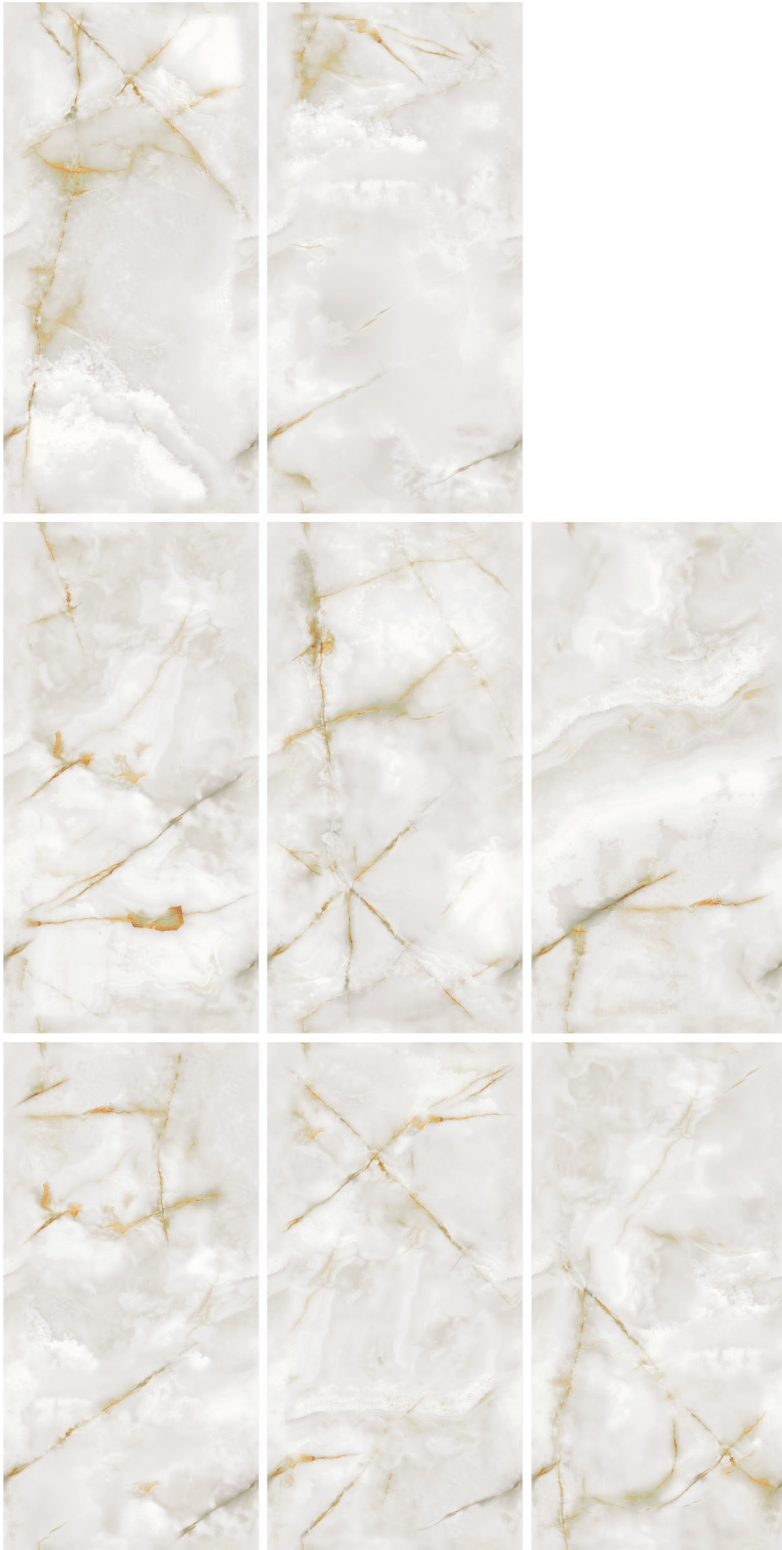

DALTILE AQUA

SIZE
600X1200MM

FINISH
GLOSSY

RANDOM
8

LEGEND ASH

SIZE
600X1200MM

FINISH
GLOSSY

RANDOM
8