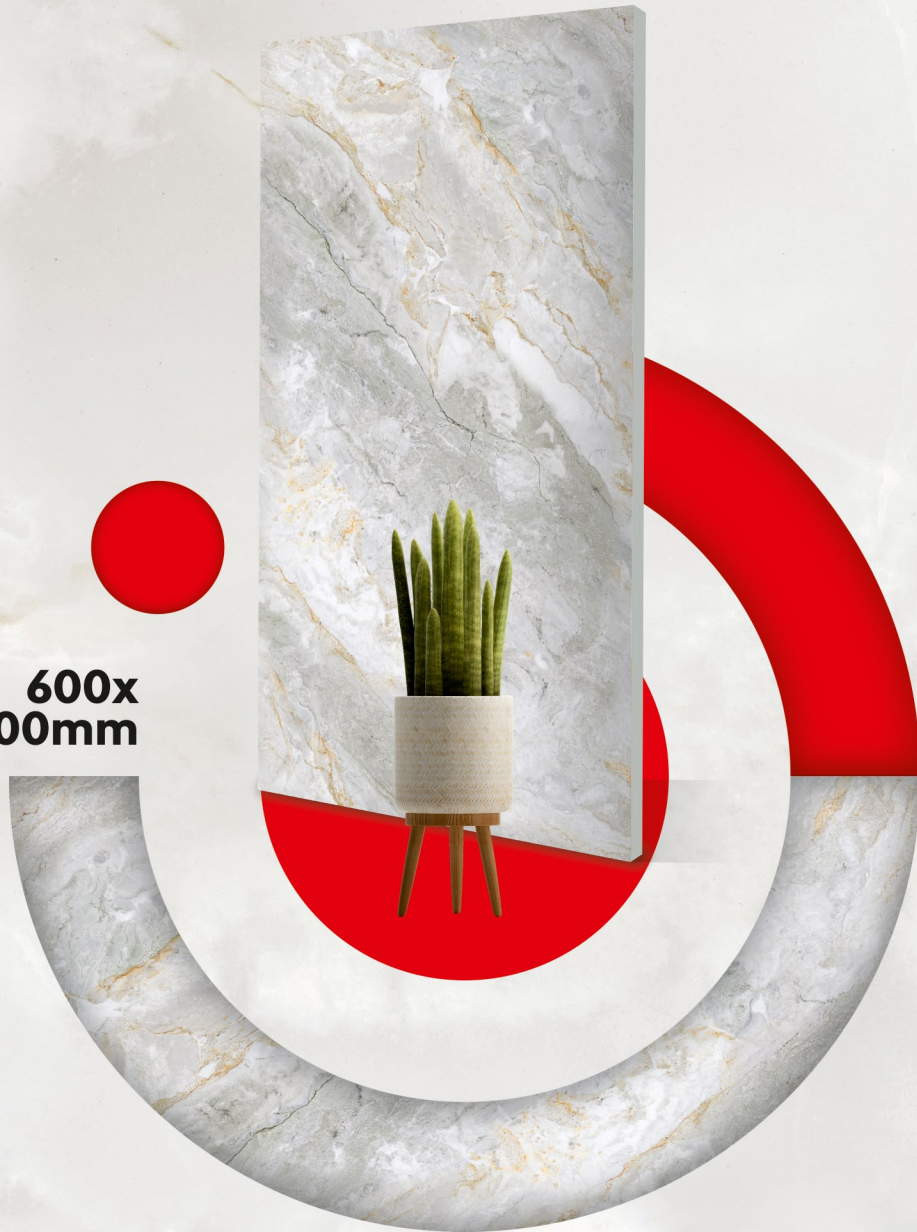

Enhance Spaces with Stylish, Durable Features.

COMPONENTS

Unveiling enduring style, unmatched durability, and design excellence in every sophisticated, high-quality building solution we offer.

**600x
1200mm**

Resistant
To Chemicals

Quick & Easy
Application

Long
Lasting

Easy
Cleaning

Low Water
Absorption

Antislip
Surface