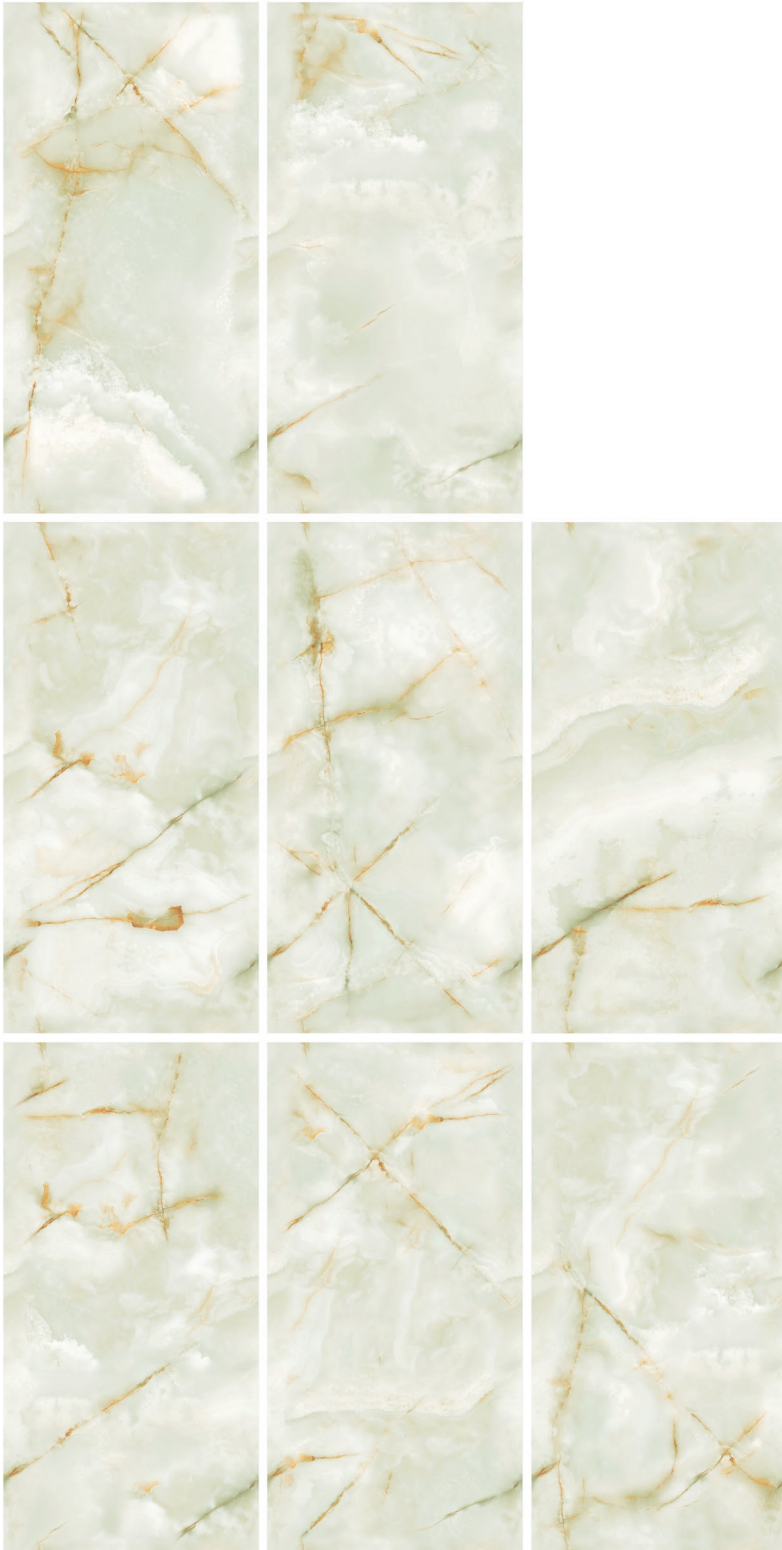

DALTILE AQUA

SIZE
600X1200MM

FINISH
GLOSSY

RANDOM
8