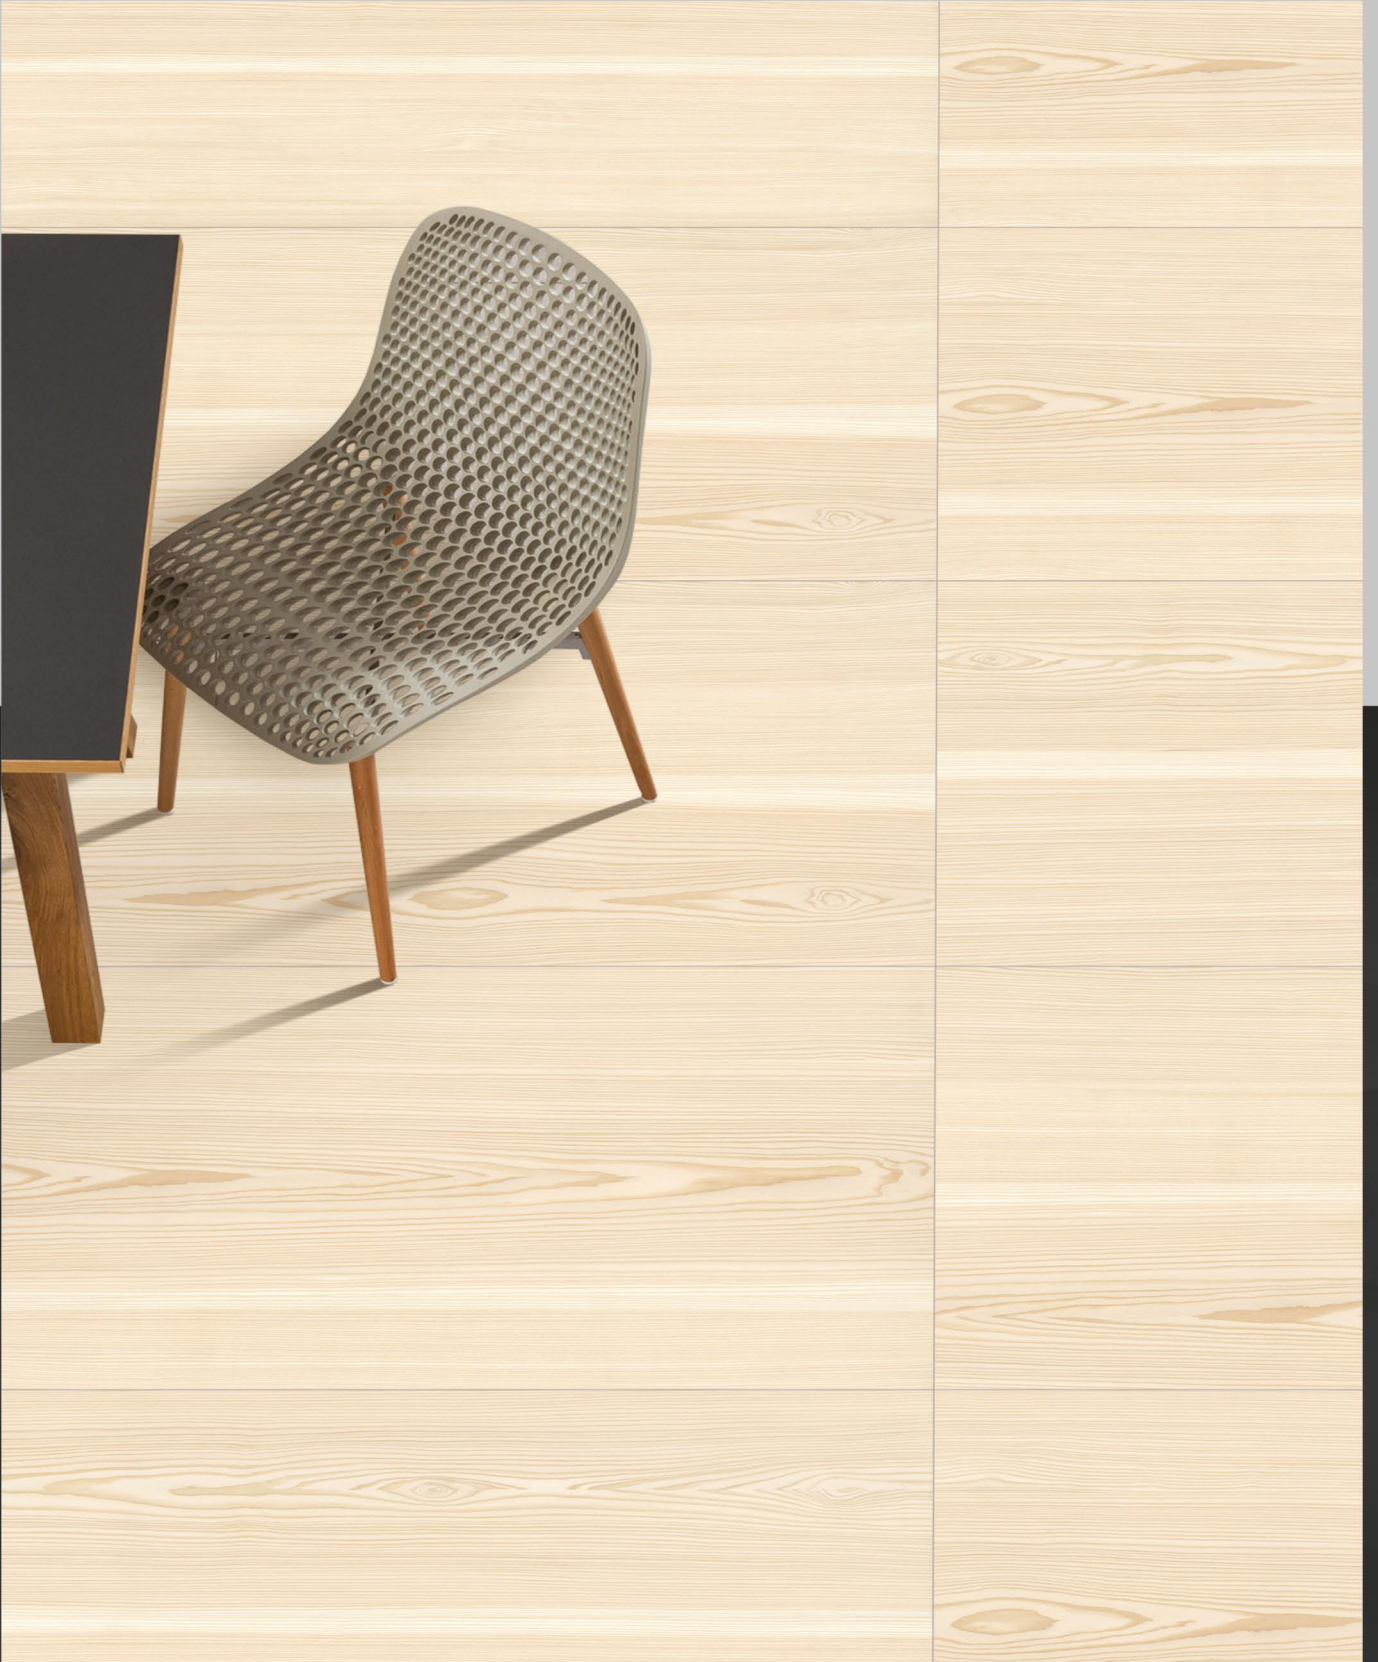

FINISH :
MATT

RANDOM :
04

NEVADA WOOD

NORDIC WOOD LARCH

SIZE :
600x1200MM

FINISH :
MATT

RANDOM :
04

NORDIC WOOD LARCH