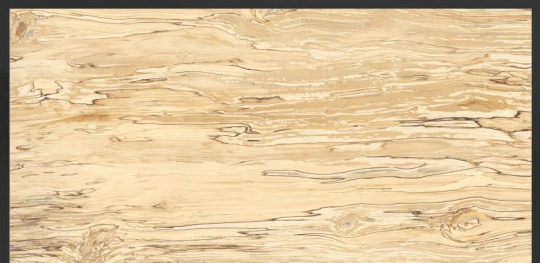

SIZE :
600x1200MM

FINISH :
MATT

RANDOM :
04