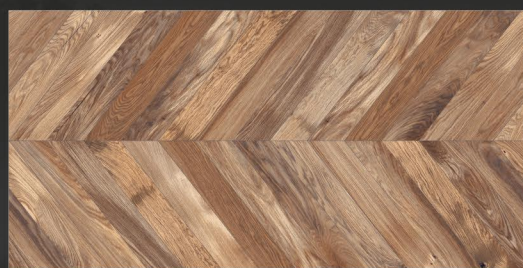

FRENCH WOODS NATURAL