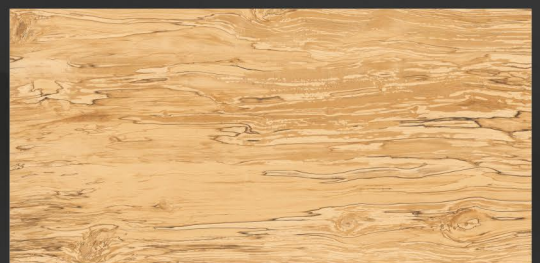

CARAVISTA BROWN

CAROLINA BROWN

SIZE :
600x1200MM

FINISH :
MATT

RANDOM :
04

CAROLINA IVORY

SIZE :
600x1200MM

FINISH :
MATT