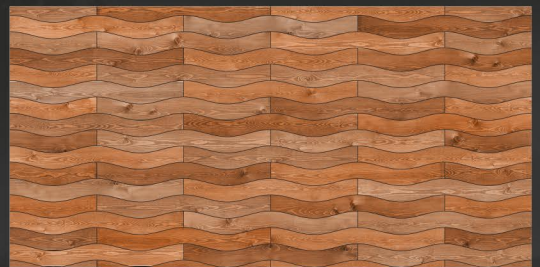

NOVA RED WOOD