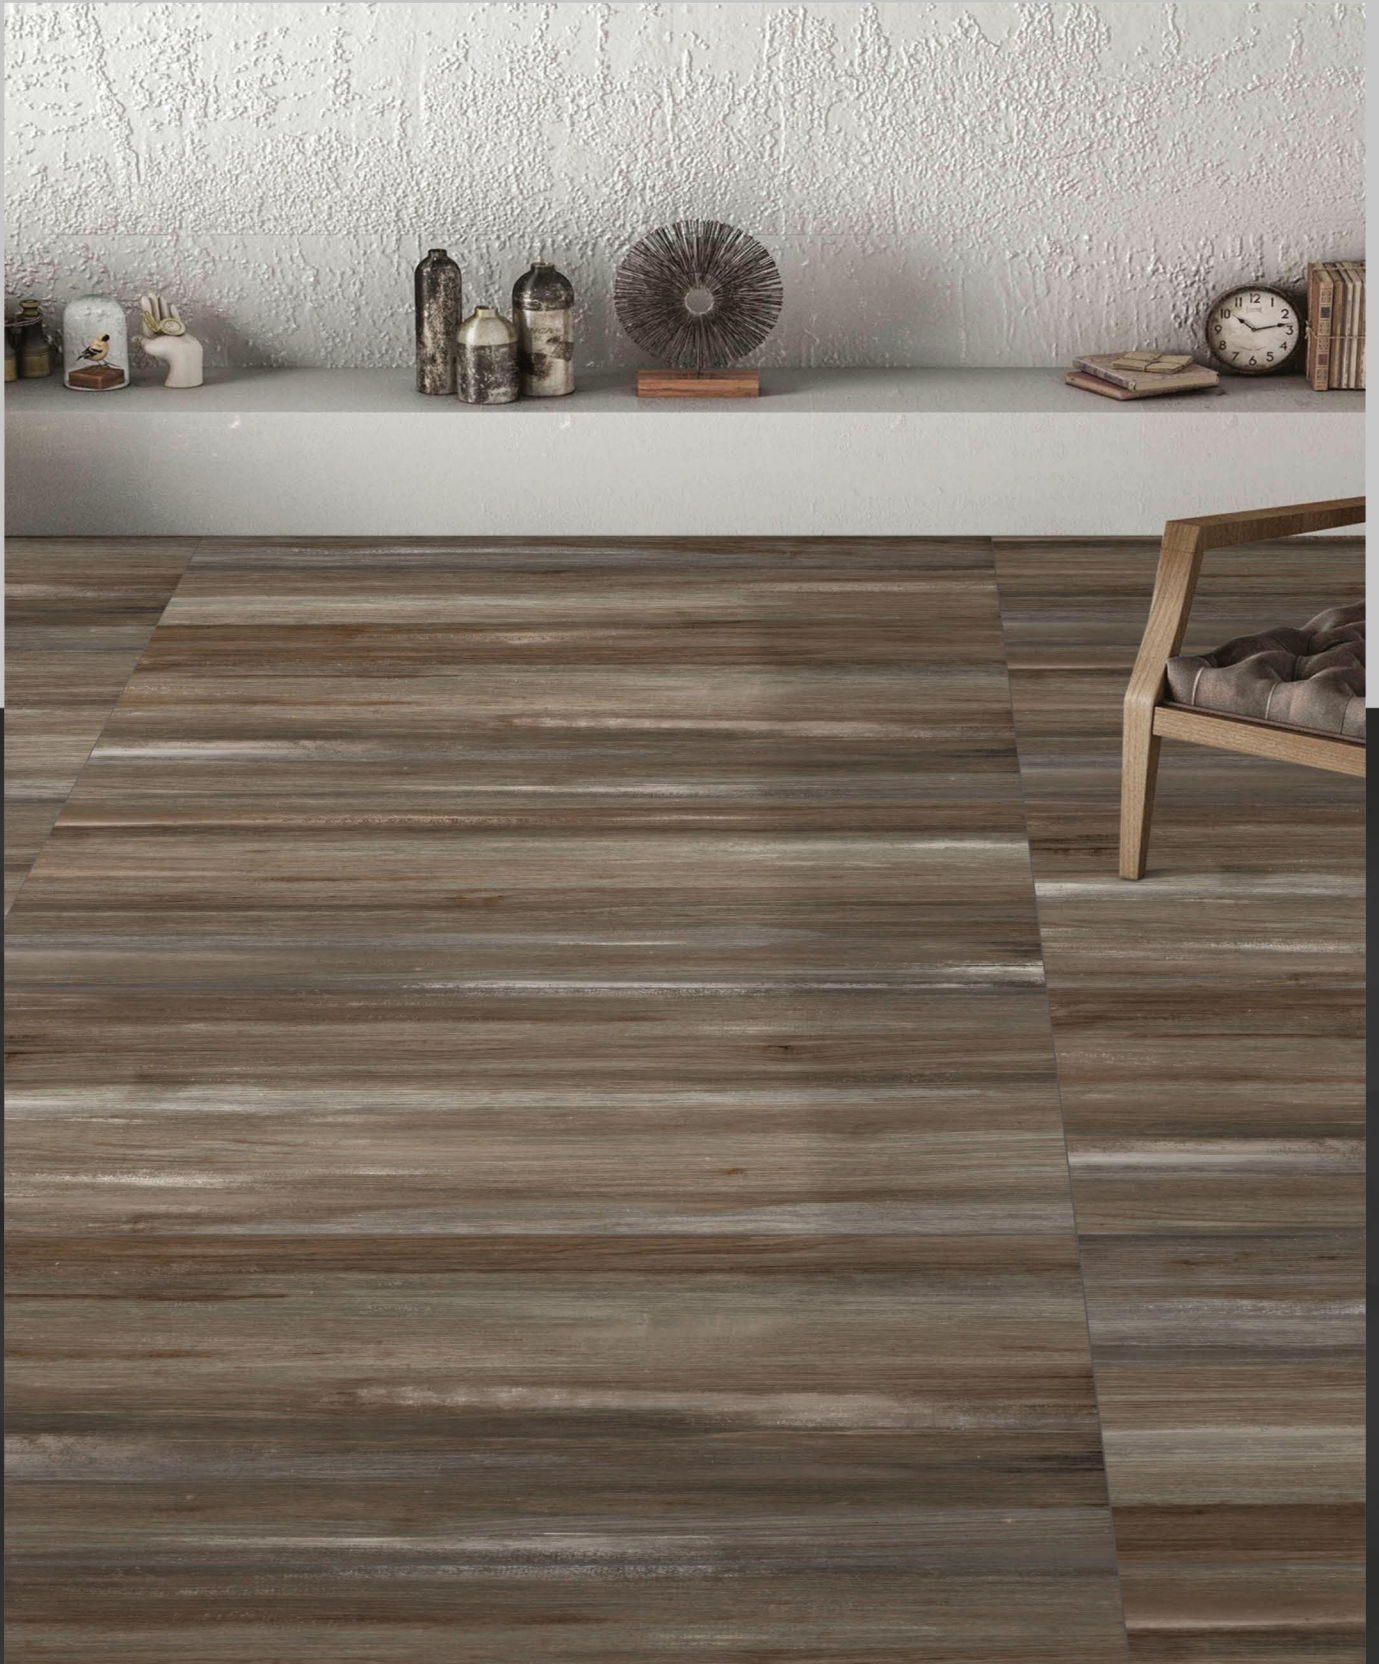

MOKATO METALLIC

SIZE :
600x1200MM

FINISH :
MATT

RANDOM :
04

MOKATO METALLIC

MURI MIRACOLATI

SIZE :
600x1200MM

FINISH :
MATT