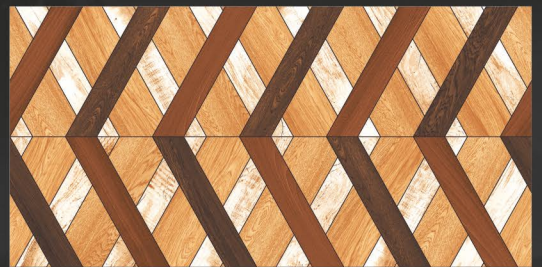

HEARTWOOD MOKA