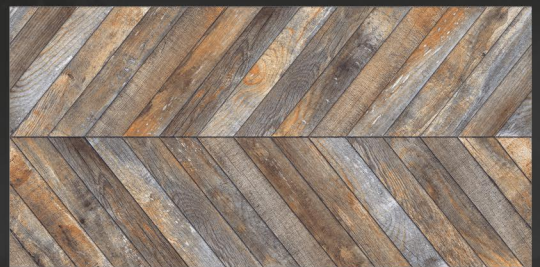

TRUNK OAK NATURAL