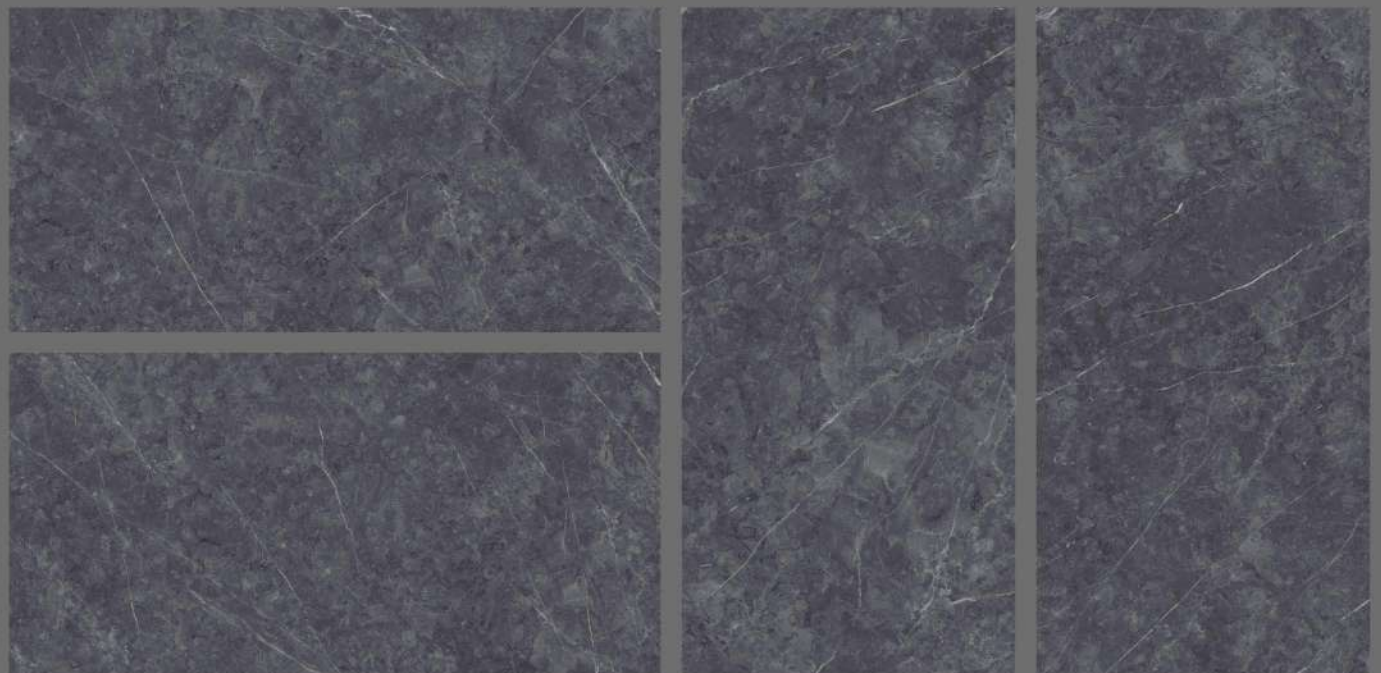

SIZE :
600x1200MM

FINISH :
MATT

RANDOM :
04

**CARMEL
DARK**