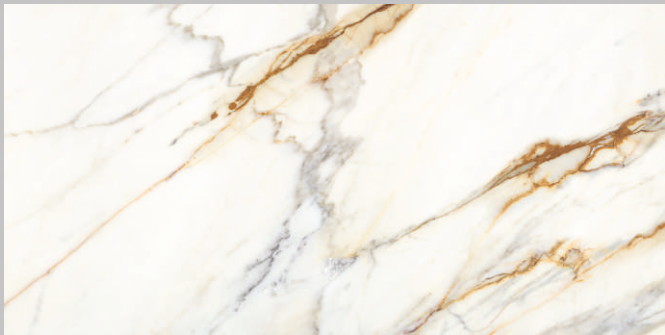

RADIAL NATURAL

SIZE
600X1200MM

FINISH
GLOSSY

RANDOM
04