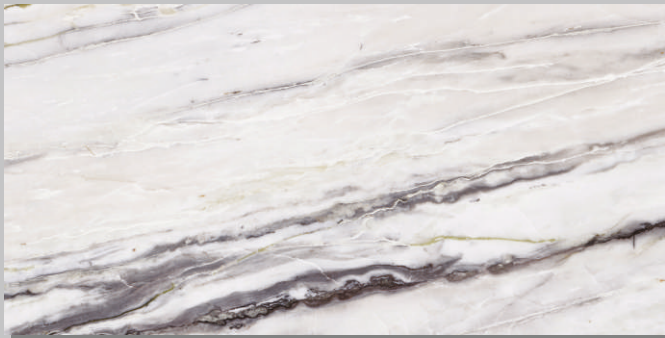

RANDOM
04

STATUARIO SPESS ESTERNO

SUPER PANDA

SIZE
600X1200MM

FINISH
GLOSSY

RANDOM
04

SUPER PANDA

 **KOYO**
Luxury Redefined