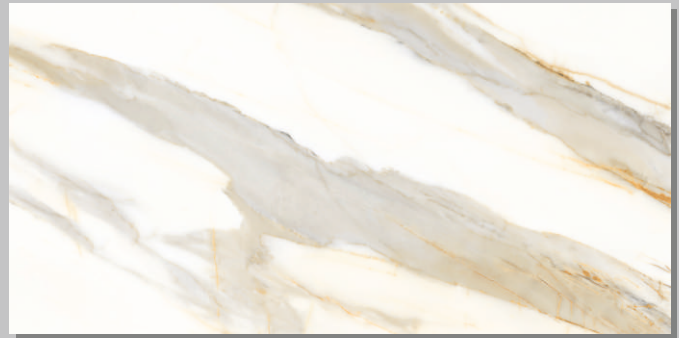

SIZE
600X1200MM

FINISH
GLOSSY

RANDOM
04

ORO GOLD

 **KOYO**
Luxury Redefined

PEGAS SILVER

SIZE
600X1200MM

FINISH
GLOSSY