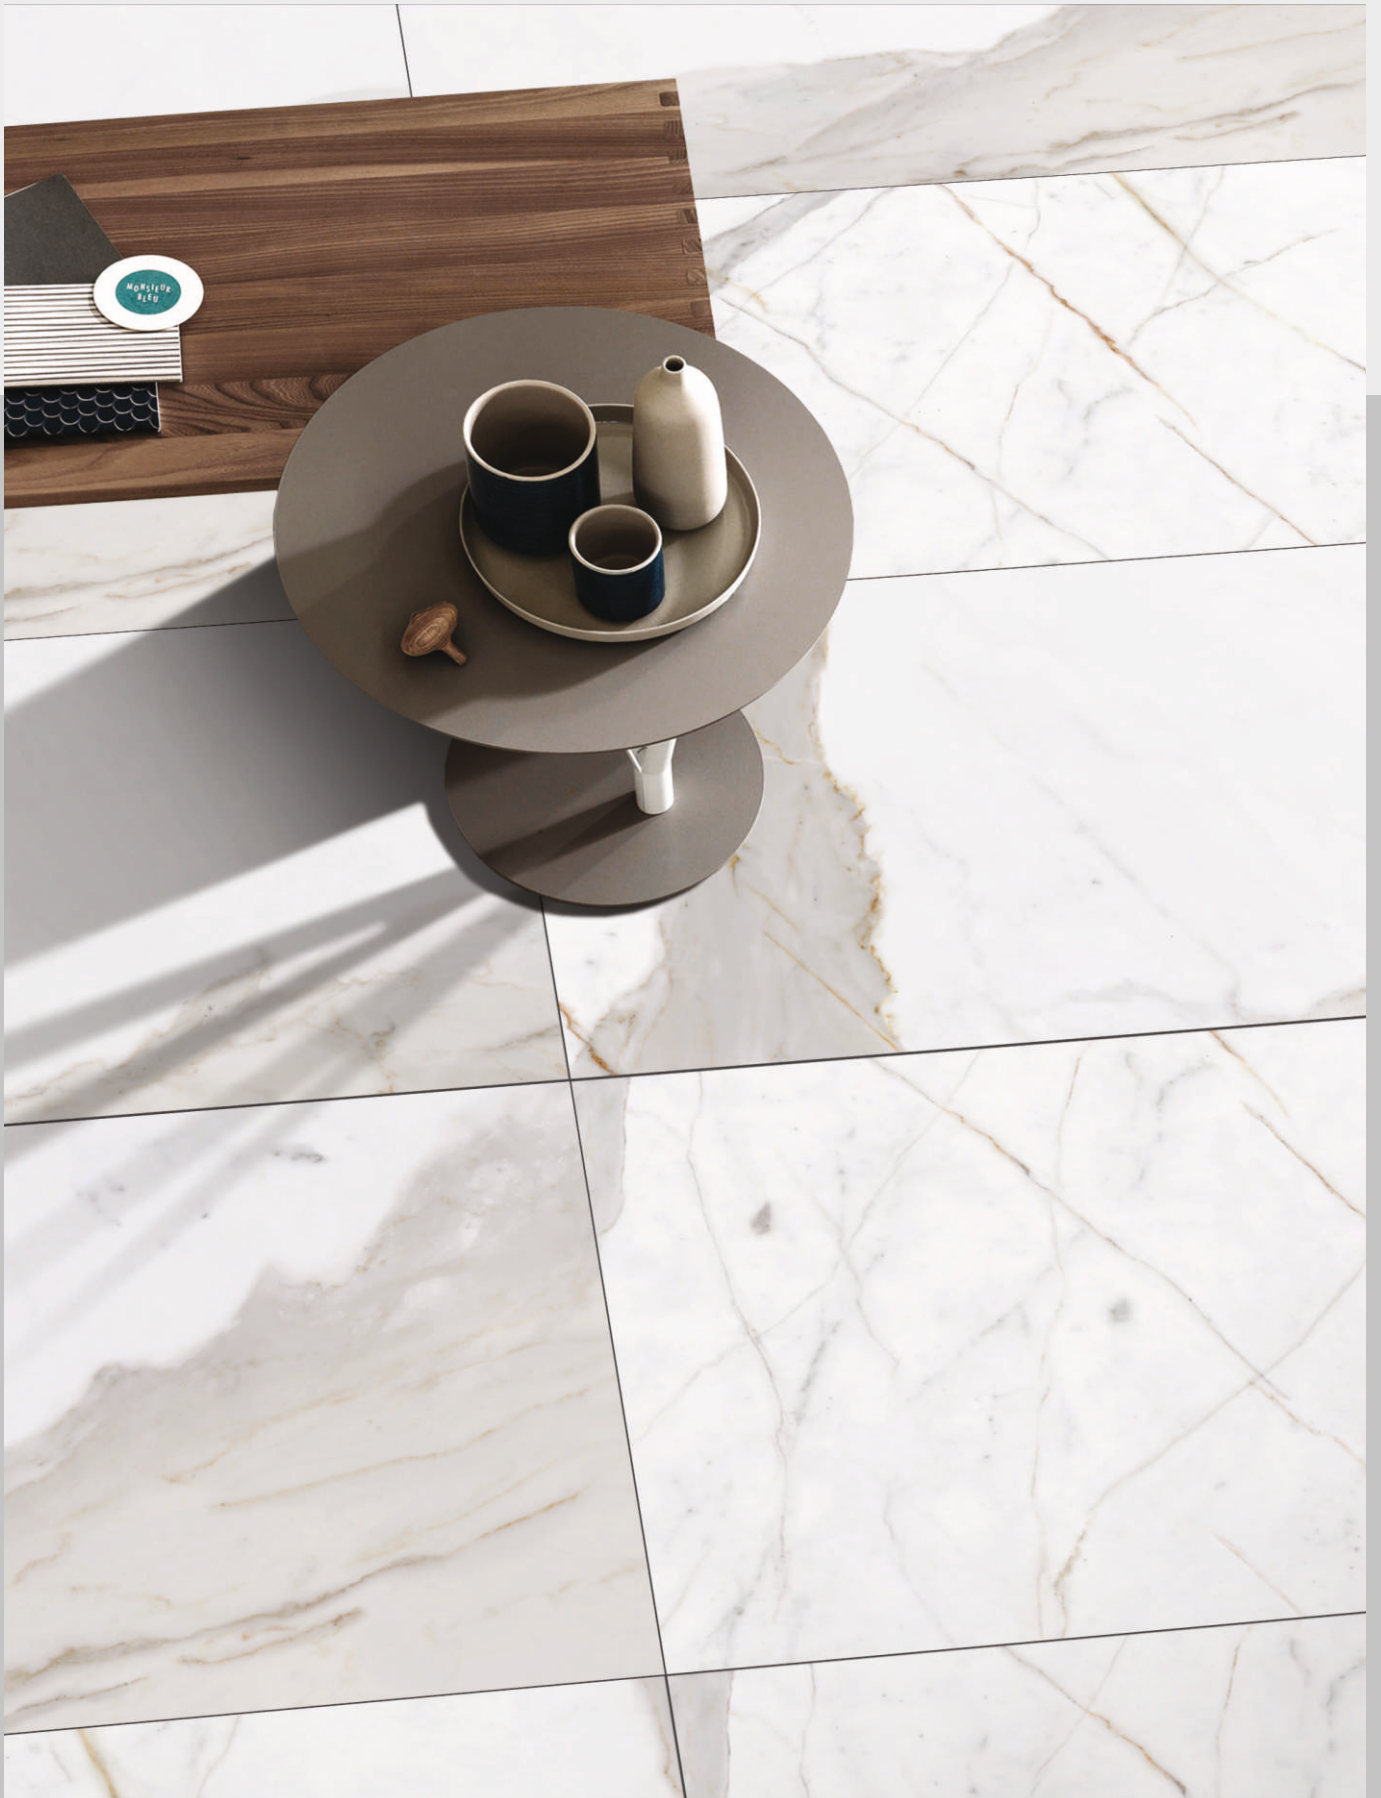

AMBER WHITE