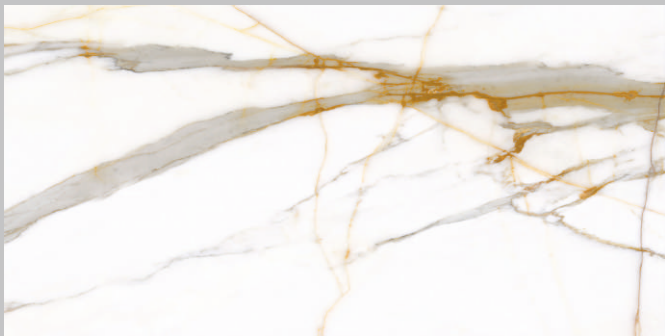

RIBASSO NATURAL

SIZE
600X1200MM

FINISH
GLOSSY

RANDOM
04